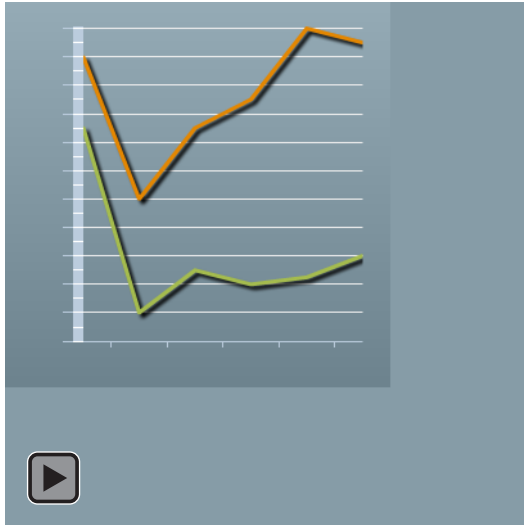

The PDF Developer Junkie Blog

tips, tricks, examples and news from your
Acrobat Technical Evangelist

Default scaleMode property

scaleMode property set to EXACT_FIT